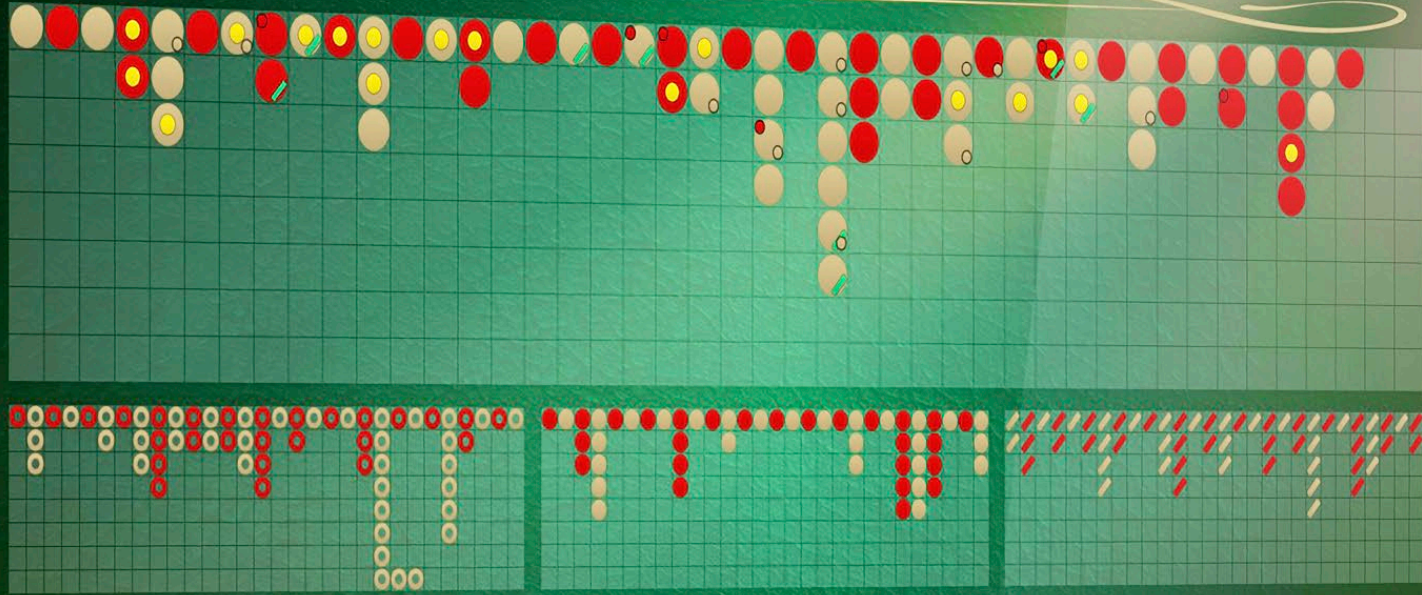

This display features dragons that fly around the screen when trends occur, and eggs that shower gold coins when a side bet wins

Min: £50
最低投注

Max: £25,000
最高投注

BAC01
8 Decks

庄 BANKER	30	37%
閒 PLAYER	42	52%
和 TIE	8	11%
例牌 NATURAL	18	22%
庄對 BANKER PAIR	6	7%
閒對 PLAYER PAIR	11	13%