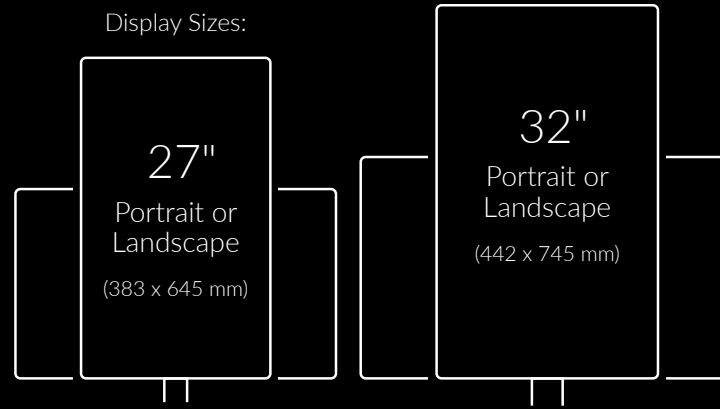

Pay Tables

Table limits can be edited live or saved as pre-sets and accessed via the on-screen menu. Each set can be linked to a colour scheme for the on-screen graphics and LED side strips, making it easy for players to find the right table for them. Reserved and VIP options are available.

Display Sizes: