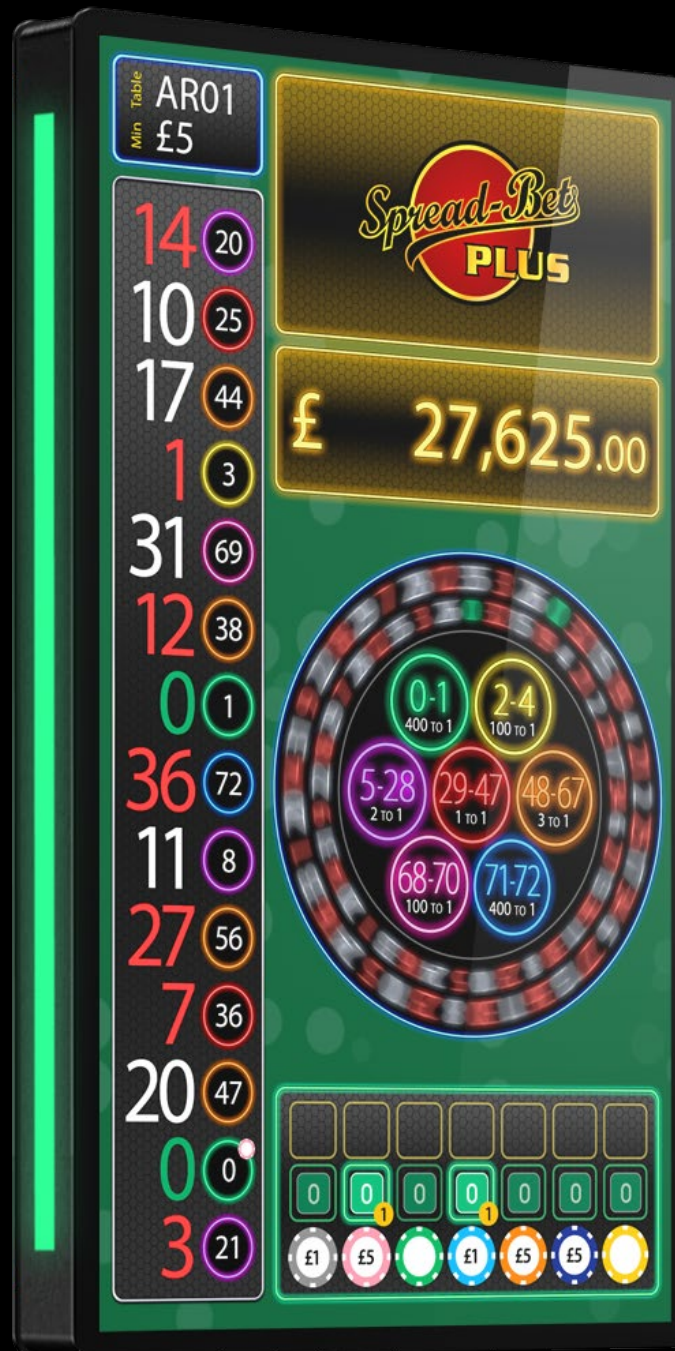

Spread-Bet PLUS

Spread-Bet Plus is an exciting new expansion for Cammegh's popular side bet, Spread-Bet Roulette. Available for both new and existing installations, Spread-Bet Plus gives players the chance to win a progressive jackpot without affecting the traditional game.

Jackpots, re-seed values and house edges can be extensively customised to suit any installation. Players can re-buy at any stage – even if they already have chips in play.

By changing the jackpot qualifying number ('0' by default), the frequency of jackpot wins can be customised (see next page).

Equipment

Spread-Bet Plus comes with a new table layout, a set of gold chips, a jackpot server and a dealer tablet to conduct the game.

A Billboard Display shows the jackpot, buy-ins and each player's progress.

When the Spread-Bet total equals the qualifying number, players who have bet on the progressive then make a single straight-up bet for the jackpot.