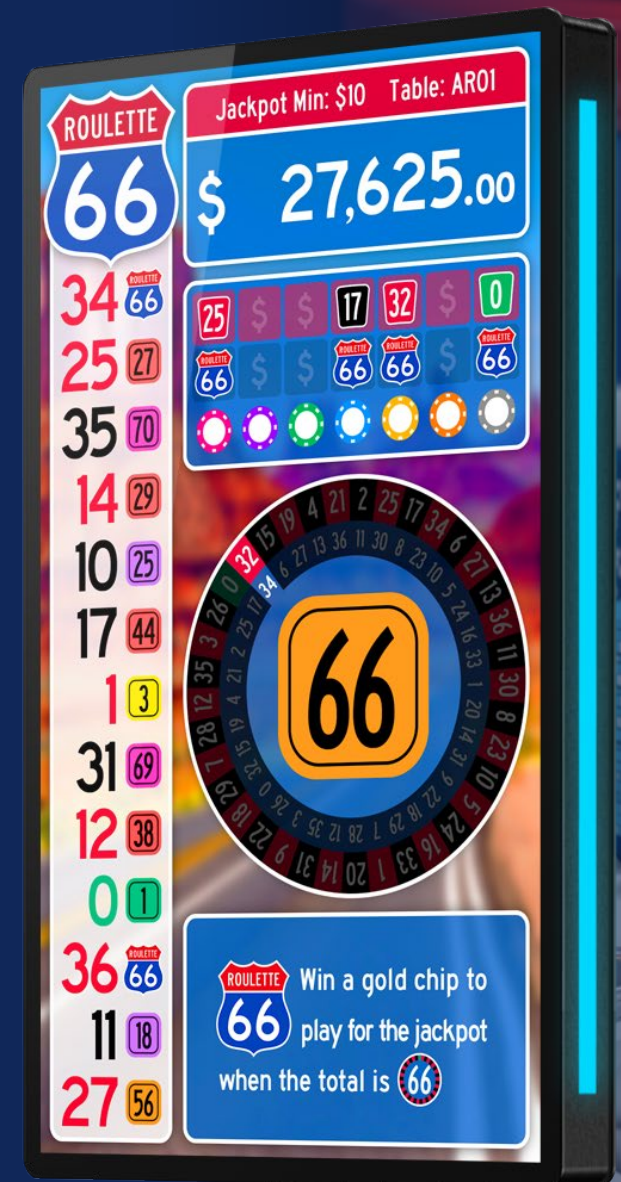

When the Spread-Bet total equals the qualifying number, players who have bet on the progressive can make a single straight-up bet for the jackpot.