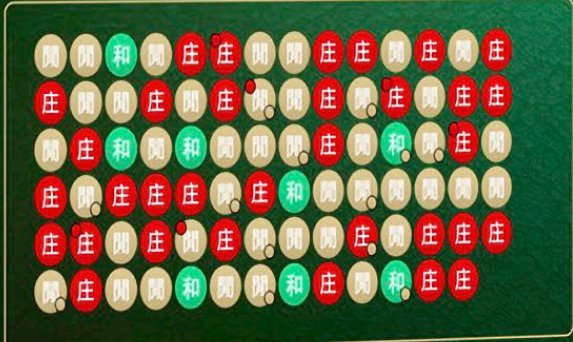

This display features dragons that fly around the screen when trends occur, and eggs that shower gold coins when a side bet wins

Min: £50
最低投注

Max: £25,000
最高投注

BAC01
8 Decks

庄 BANKER	30	37%
閒 PLAYER	42	52%
和 TIE	8	11%
例牌 NATURAL	18	22%
庄對 BANKER PAIR	6	7%
閒對 PLAYER PAIR	11	13%