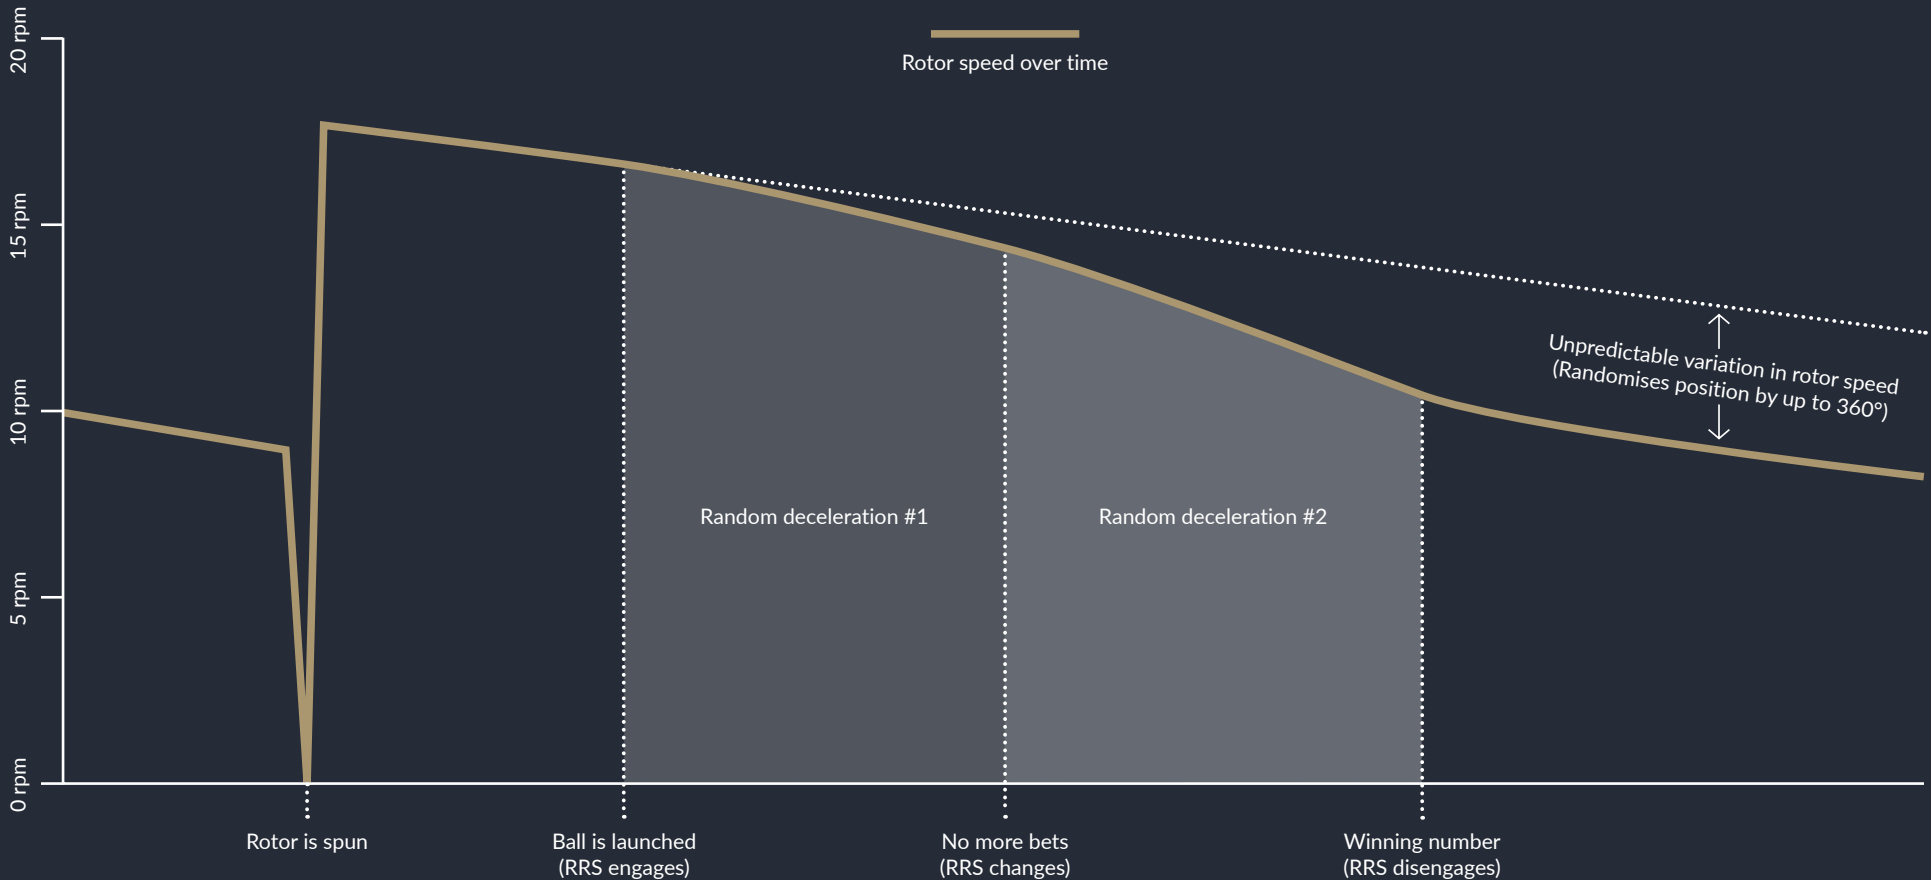

The Classic shown here features Walnut Burl veneer with gold-plated turret and ball stops.

Mercury 360

The Mercury 360 is the industry's leading intelligent roulette wheel, featuring an invisible suite of sensors that provides game reports, live data output and secure winning number detection. Cammegh's open data protocol, along with native support for the Billboard Display System, makes the Mercury 360 ideal for live casinos, online and electronic gaming terminals.

RRS is retrofittable and can be added to any new Mercury 360 that does not have the Aurora feature.

The graph above shows the rotor speed during a typical RRS game. At two points, RRS adds a random, imperceptible deceleration: when the ball is launched, and when it drops below the configurable 'No More Bets' threshold. In the case above, these random decelerations add to 7rpm of variation and the ball lands in a completely different sector of the rotor.